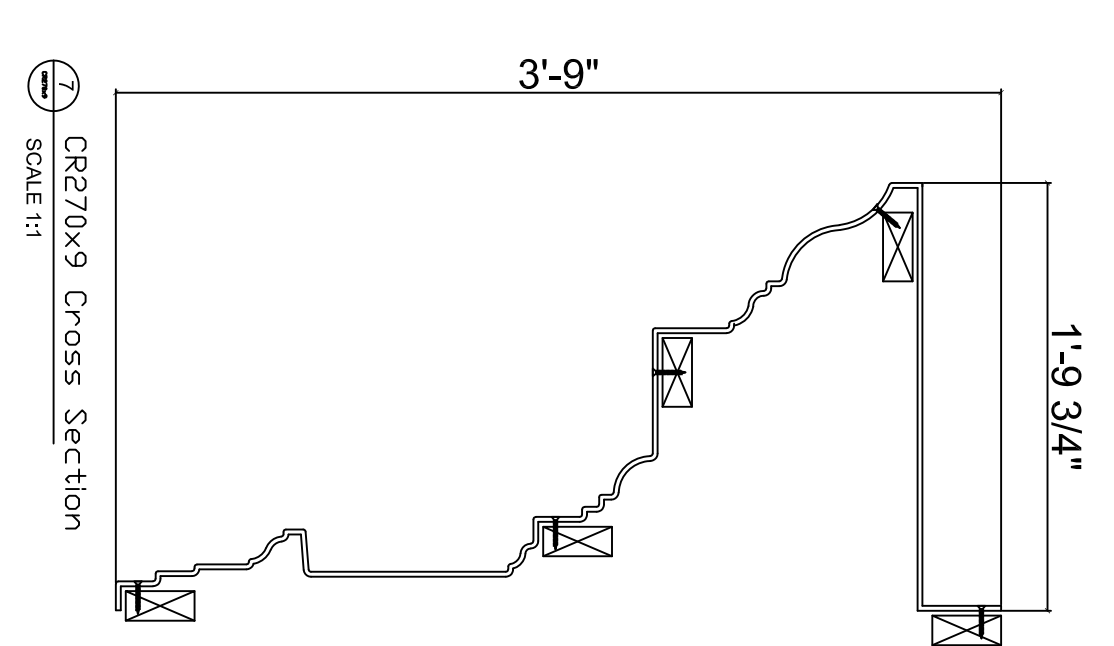

Fiberglass Cornice by: Royal Corinthian  
 Profile: CR270x8  
 3'-9" H x 1'-9 3/4" P x 96" L

Available in:

Paint Grade (white gel coat finish)  
 Pre-Finished (colored gel coat)  
 Stone Finish (textured or smooth)  
 Granite Finish (smooth granite look)

Manufactured by: Royal Corinthian  
 T. 888-265-8661  
 F. 888-344-2937  
 www.royalcorinthian.com  
 royalcor@royalcorinthian.com

CR270x9 Inside Corner Top View  
 SCALE 1/16\"/>

Top View CR270x9  
 SCALE 1/16\"/>

CR270x9 Outside Corner Top View  
 SCALE 1/16\"/>

CR270x9 Elevation of Inside Corner  
 SCALE 1/16\"/>

CR270x9 Elevation  
 SCALE 1/16\"/>

CR270x9 Elevation of Outside Corner  
 SCALE 1/16\"/>

CR270x9 Cross Section  
 SCALE 1/16\"/>

CR270x9 Inside Corner Under Side  
 SCALE 1/16\"/>

CR270x9 Under Side View  
 SCALE 1/16\"/>

CR270x9 Outside Corner Under Side  
 SCALE 1/16\"/>

Typical Lap Joint Detail  
 SCALE 1/16\"/>

This is a recommendation. Actual framing to be determined by Engineer. This is a recommendation. Actual framing to be determined by Engineer.