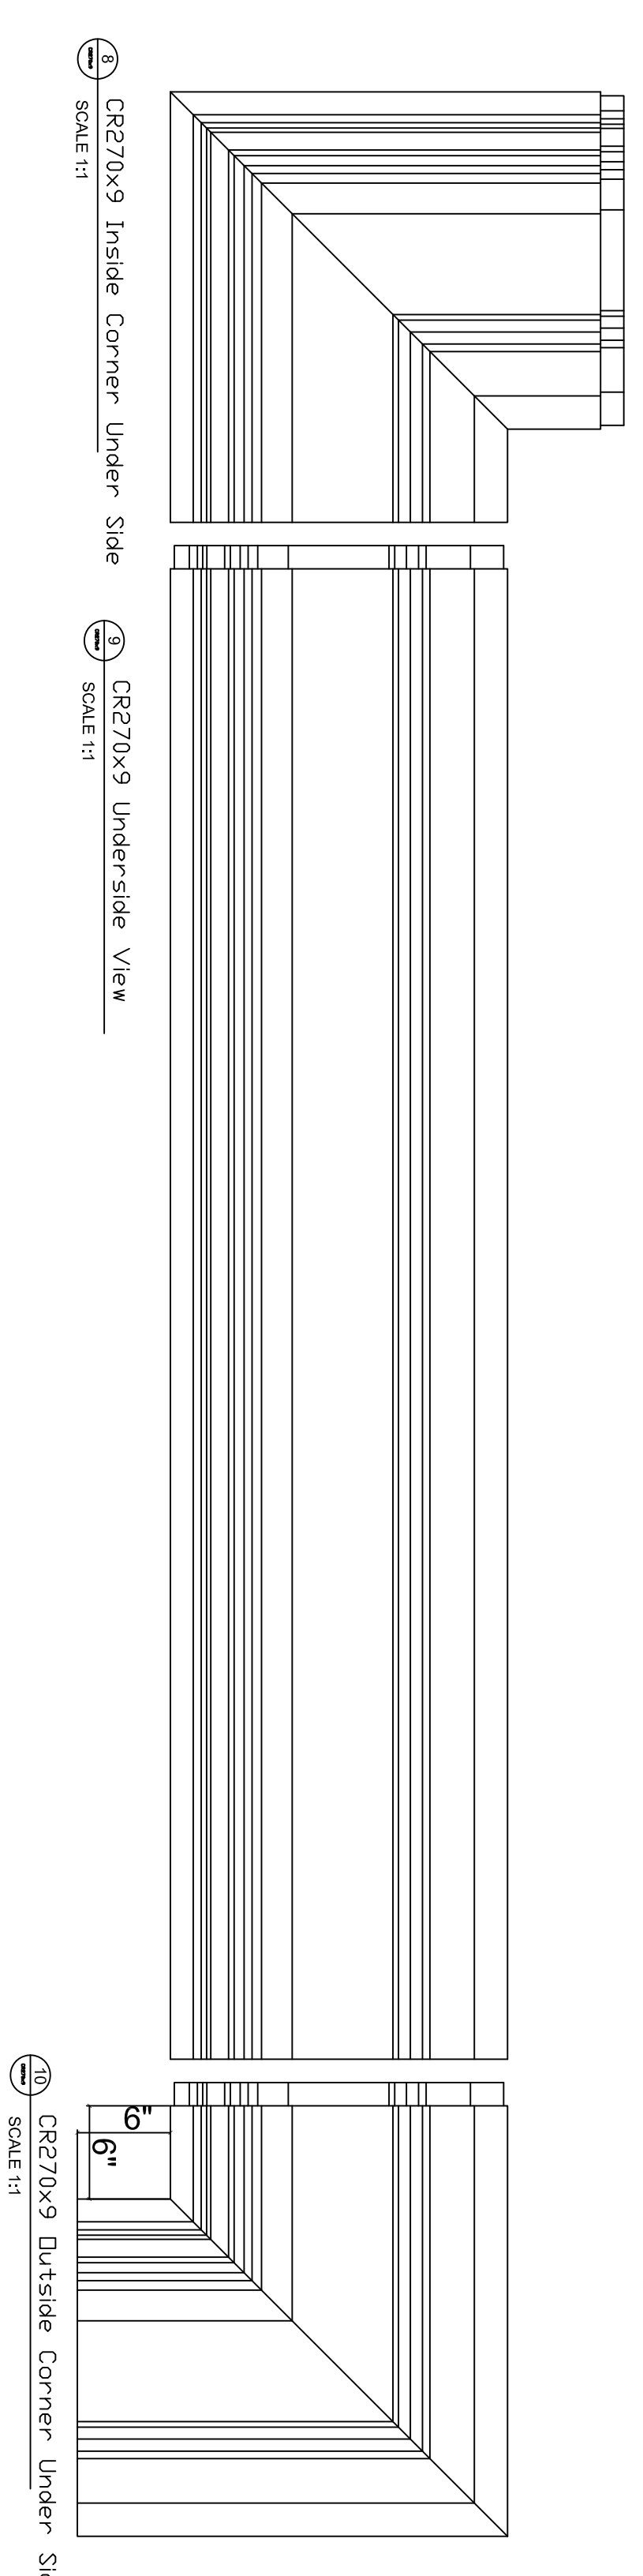

Fiberglass Cornice by: Royal Corinthian  
 Profile: CR270x8  
 3'-9" H x 1'-9 3/4" P x 96" L

Available in:

Paint Grade (white gel coat finish)  
 Pre-Finished (colored gel coat)  
 Stone Finish (textured or smooth)  
 Granite Finish (smooth granite look)

Manufactured by: Royal Corinthian  
 T. 888-265-8661  
 F. 888-344-2937  
 www.royalcorinthian.com  
 royalcor@royalcorinthian.com

CR270x9 Inside Corner Top View  
 SCALE 1/16\"/>

Top View CR270x9  
 SCALE 1/16\"/>

CR270x9 Outside Corner Top View  
 SCALE 1/16\"/>

CR270x9 Elevation of Inside Corner  
 SCALE 1/16\"/>

CR270x9 Elevation  
 SCALE 1/16\"/>

CR270x9 Elevation of Outside Corner  
 SCALE 1/16\"/>

CR270x9 Cross Section  
 SCALE 1/16\"/>

CR270x9 Inside Corner Under Side  
 SCALE 1/16\"/>

CR270x9 Under Side View  
 SCALE 1/16\"/>

CR270x9 Outside Corner Under Side  
 SCALE 1/16\"/>

Typical Lap Joint Detail  
 SCALE 1/16\"/>

This is a recommendation. Actual framing to be determined by Engineer. This is a recommendation. Actual framing to be determined by Engineer.