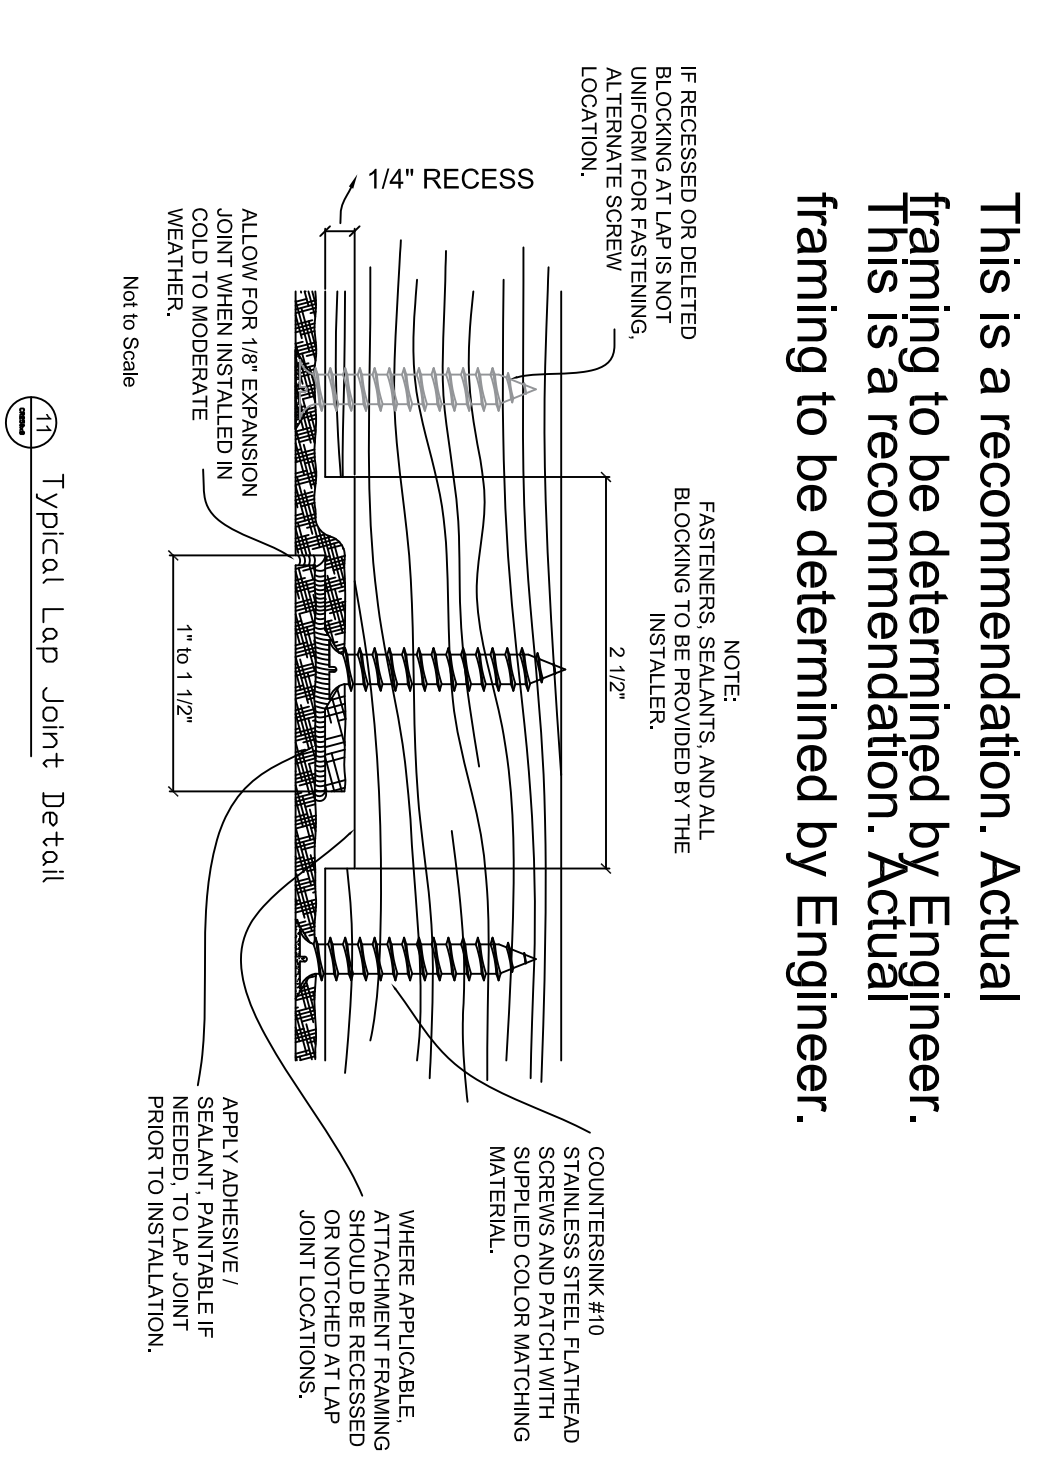

CR270x9 Outside Corner Top View  
 SCALE 1/16\"/>

CR270x9 Elevation of Inside Corner  
 SCALE 1/16\"/>

CR270x9 Elevation  
 SCALE 1/16\"/>

CR270x9 Elevation of Outside Corner  
 SCALE 1/16\"/>

CR270x9 Cross Section  
 SCALE 1/16\"/>

CR270x9 Inside Corner Under Side  
 SCALE 1/16\"/>

CR270x9 Under Side View  
 SCALE 1/16\"/>

CR270x9 Outside Corner Under Side  
 SCALE 1/16\"/>

Typical Lap Joint Detail  
 SCALE 1/16\"/>

This is a recommendation. Actual framing to be determined by Engineer. This is a recommendation. Actual framing to be determined by Engineer.