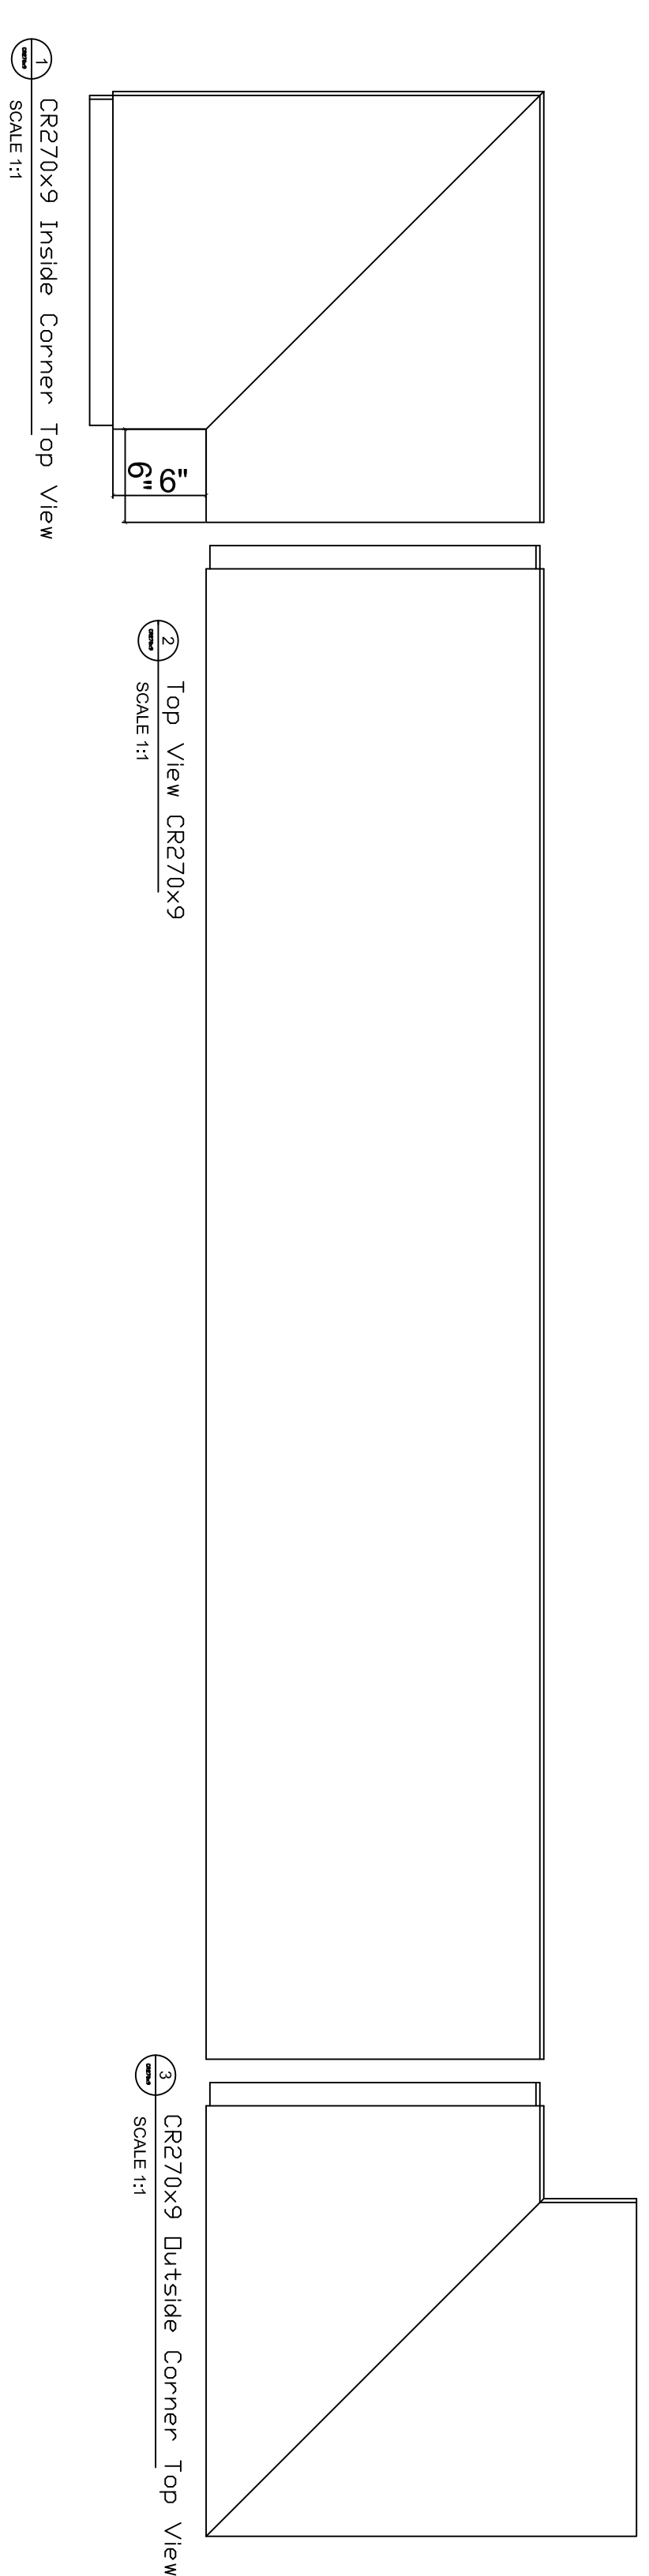

Fiberglass Cornice by: Royal Corinthian  
 Profile: CR270x8  
 3'-9" H x 1'-9 3/4" P x 96" L

Available in:

Paint Grade (white gel coat finish)  
 Pre-Finished (colored gel coat)  
 Stone Finish (textured or smooth)  
 Granite Finish (smooth granite look)

Manufactured by: Royal Corinthian  
 T. 888-265-8661  
 F. 888-344-2937  
 www.royalcorinthian.com  
 royalcor@royalcorinthian.com

CR270x9 Inside Corner Top View  
 SCALE 1/16\"/>

Top View CR270x9  
 SCALE 1/16\"/>

CR270x9 Outside Corner Top View  
 SCALE 1/16\"/>

CR270x9 Elevation of Inside Corner  
 SCALE 1/16\"/>

CR270x9 Elevation  
 SCALE 1/16\"/>

CR270x9 Elevation of Outside Corner  
 SCALE 1/16\"/>

CR270x9 Cross Section  
 SCALE 1/16\"/>

CR270x9 Inside Corner Under Side  
 SCALE 1/16\"/>

CR270x9 Under Side View  
 SCALE 1/16\"/>

CR270x9 Outside Corner Under Side  
 SCALE 1/16\"/>

Typical Lap Joint Detail  
 SCALE 1/16\"/>

This is a recommendation. Actual framing to be determined by Engineer. This is a recommendation. Actual framing to be determined by Engineer.