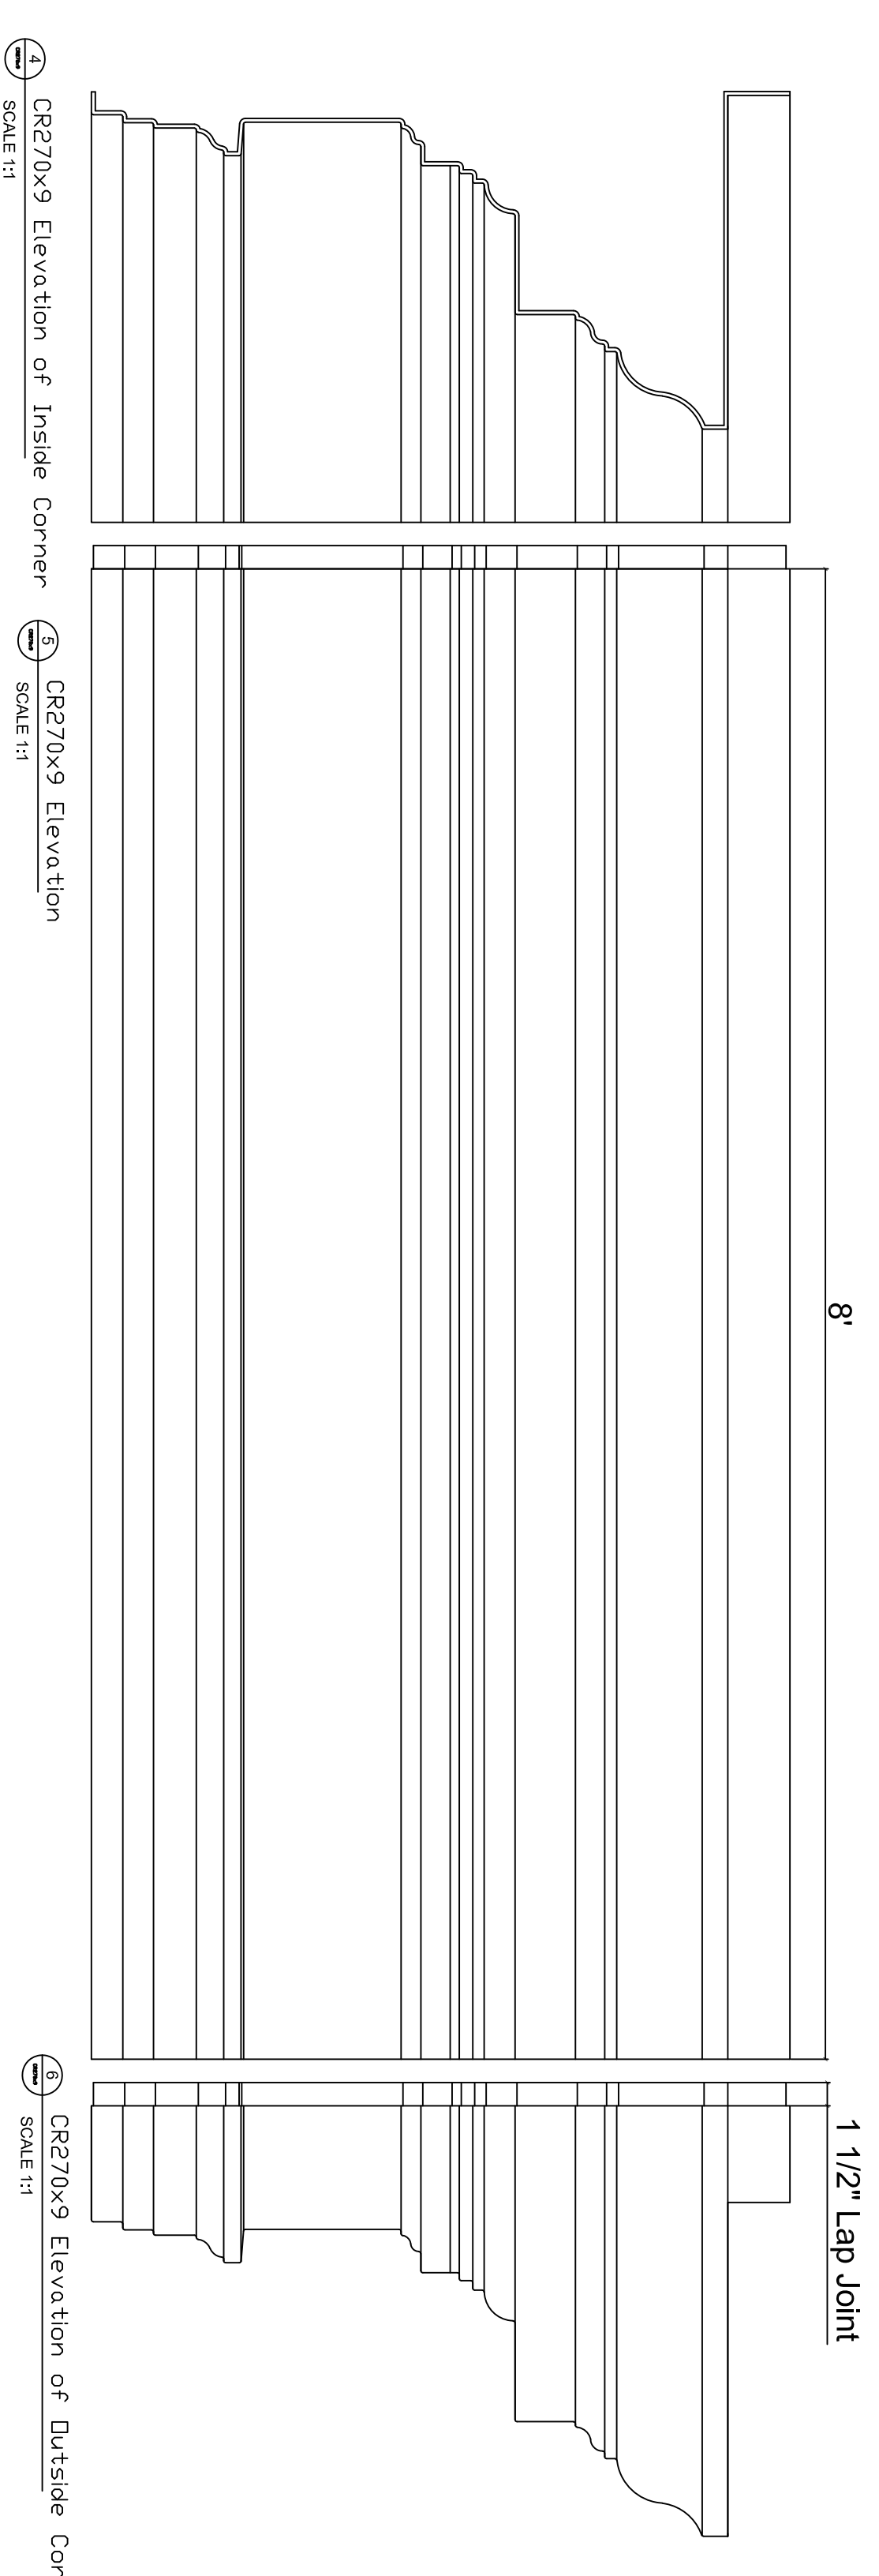

Fiberglass Cornice by: Royal Corinthian  
 Profile: CR270x8  
 3'-9" H x 1'-9 3/4" P x 96" L

Available in:

Paint Grade (white gel coat finish)  
 Pre-Finished (colored gel coat)  
 Stone Finish (textured or smooth)  
 Granite Finish (smooth granite look)

Manufactured by: Royal Corinthian  
 T. 888-265-8661  
 F. 888-344-2937  
 www.royalcorinthian.com  
 royalcor@royalcorinthian.com

CR270x9 Inside Corner Top View  
 SCALE 1/16\"/>

Top View CR270x9  
 SCALE 1/16\"/>

CR270x9 Outside Corner Top View  
 SCALE 1/16\"/>

CR270x9 Elevation of Inside Corner  
 SCALE 1/16\"/>

CR270x9 Elevation  
 SCALE 1/16\"/>

CR270x9 Elevation of Outside Corner  
 SCALE 1/16\"/>

CR270x9 Cross Section  
 SCALE 1/16\"/>

CR270x9 Inside Corner Under Side  
 SCALE 1/16\"/>

CR270x9 Under Side View  
 SCALE 1/16\"/>

CR270x9 Outside Corner Under Side  
 SCALE 1/16\"/>

Typical Lap Joint Detail  
 SCALE 1/16\"/>

This is a recommendation. Actual framing to be determined by Engineer. This is a recommendation. Actual framing to be determined by Engineer.