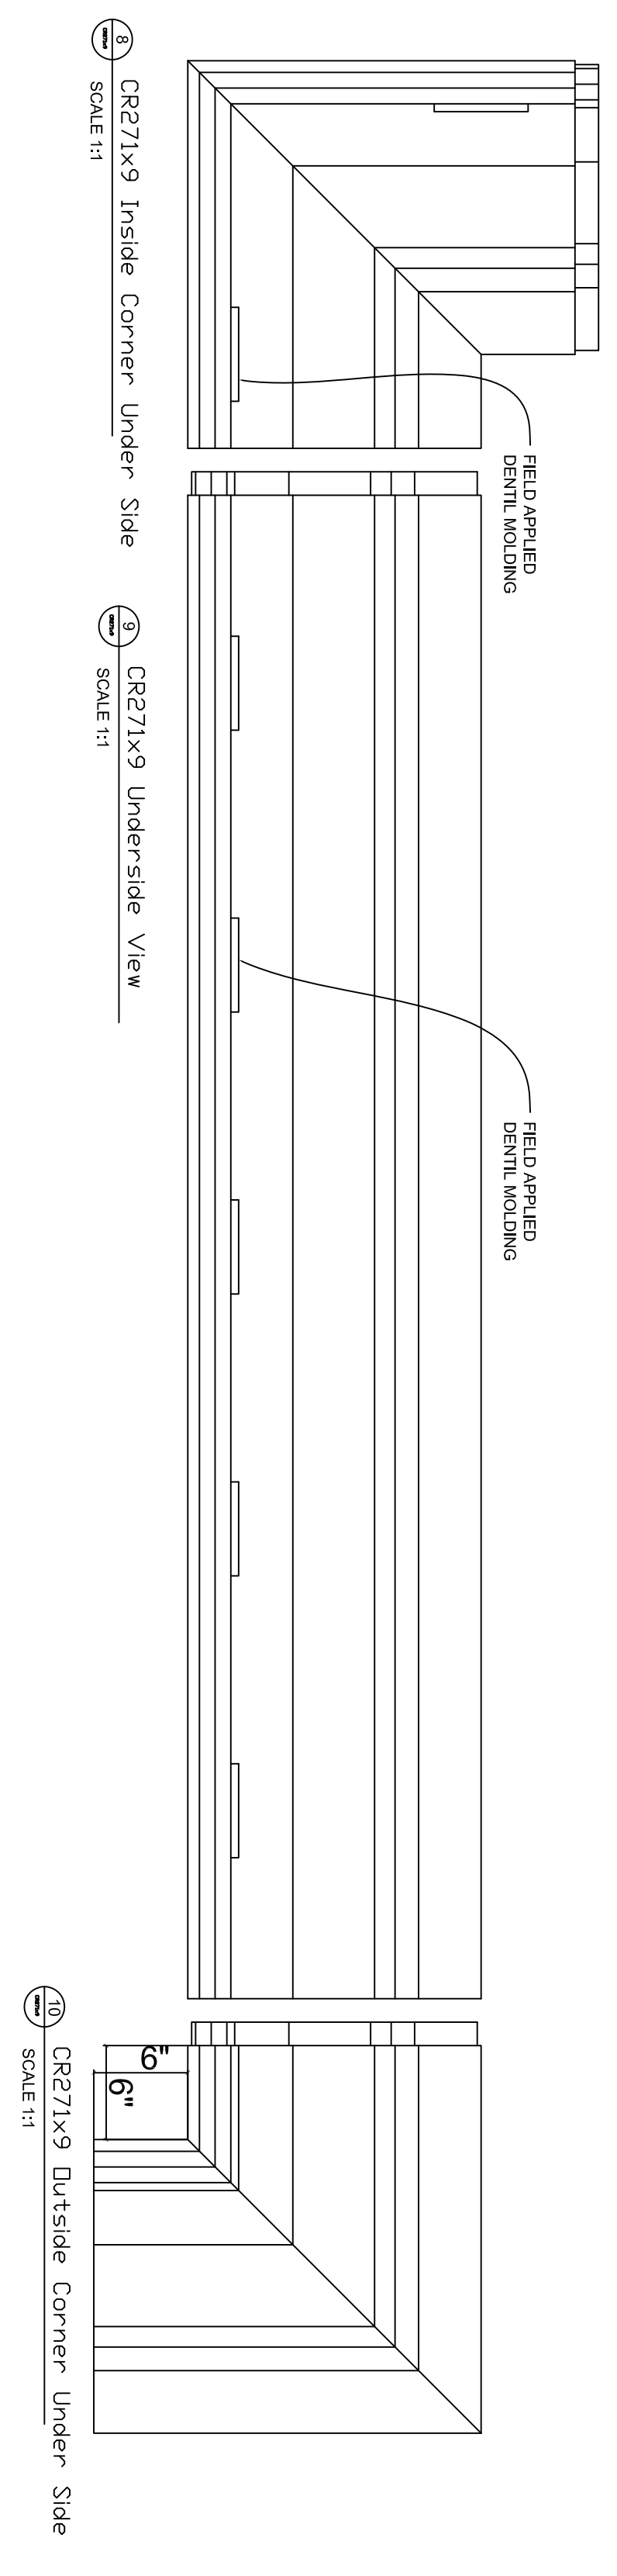

Fiberglass Cornice by: Royal Corinthian  
 Profile: CR271x8  
 3'-1 9/16" H x 1'-6 3/4" P x 96" L

Available in:

- Paint Grade (white gel coat finish)
- Pre-Finished (colored gel coat)
- Stone Finish (textured or smooth)
- Granite Finish (smooth granite look)

Manufactured by: Royal Corinthian  
 T. 888-265-8661  
 F. 888-344-2937  
 www.royalcorinthian.com  
 royalcor@royalcorinthian.com

This is a recommendation. Actual framing to be determined by Engineer.