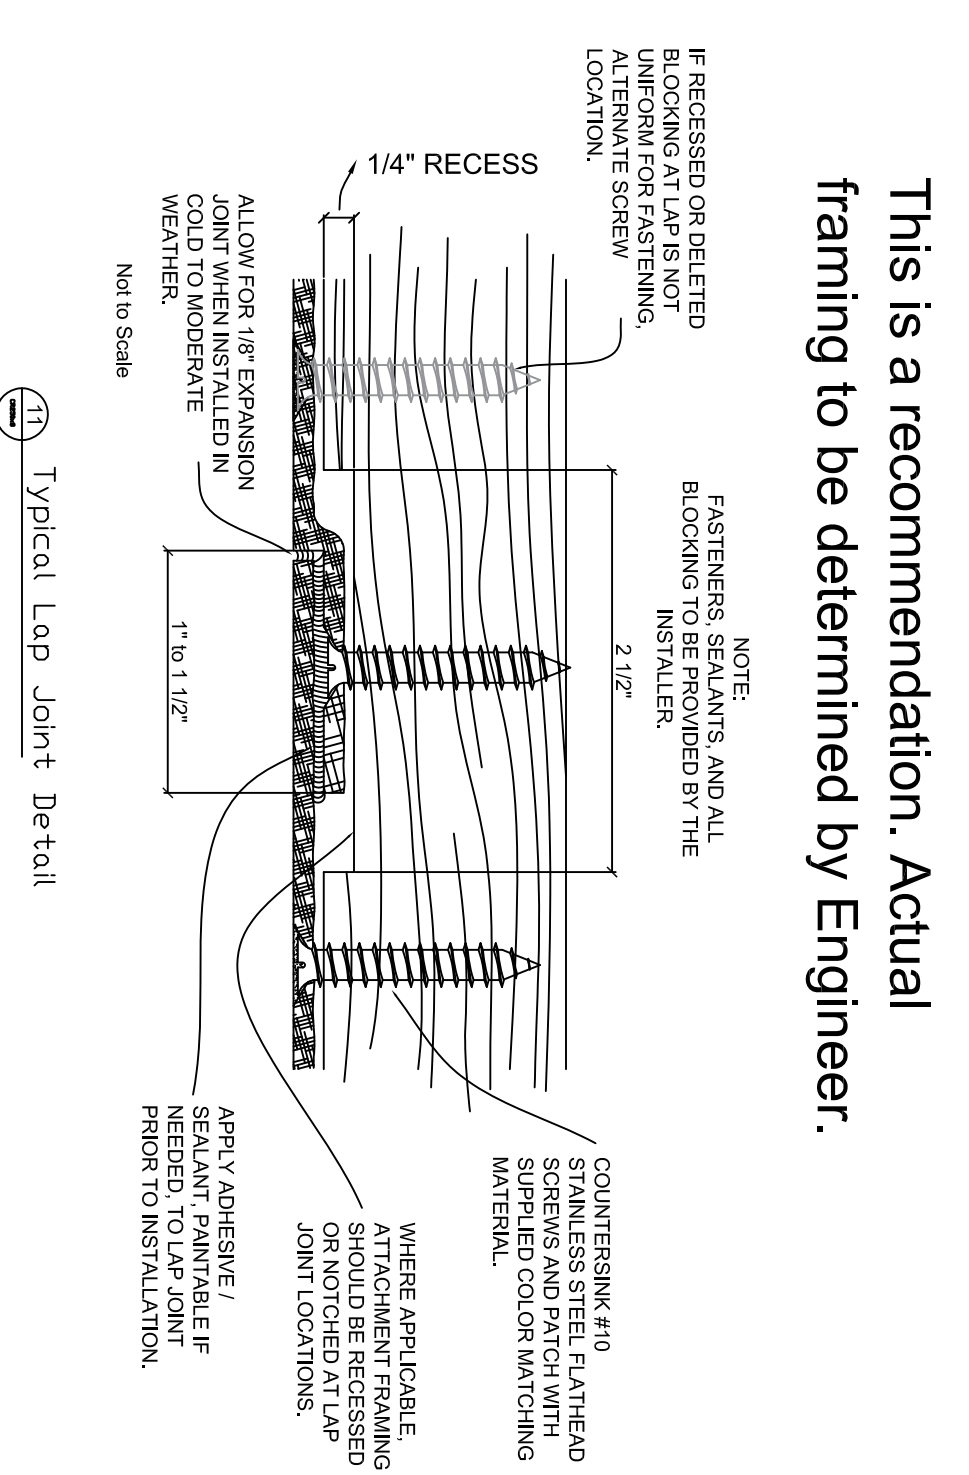

Fiberglass Cornice by: Royal Corinthian
Profile: CR271x8
3'-1 9/16" H x 1'-6 3/4" P x 96" L

Available in:

- Paint Grade (white gel coat finish)
- Pre-Finished (colored gel coat)
- Stone Finish (textured or smooth)
- Granite Finish (smooth granite look)

Manufactured by: Royal Corinthian
T. 888-265-8661
F. 888-344-2937
www.royalcorinthian.com
royalcor@royalcorinthian.com

This is a recommendation. Actual framing to be determined by Engineer.