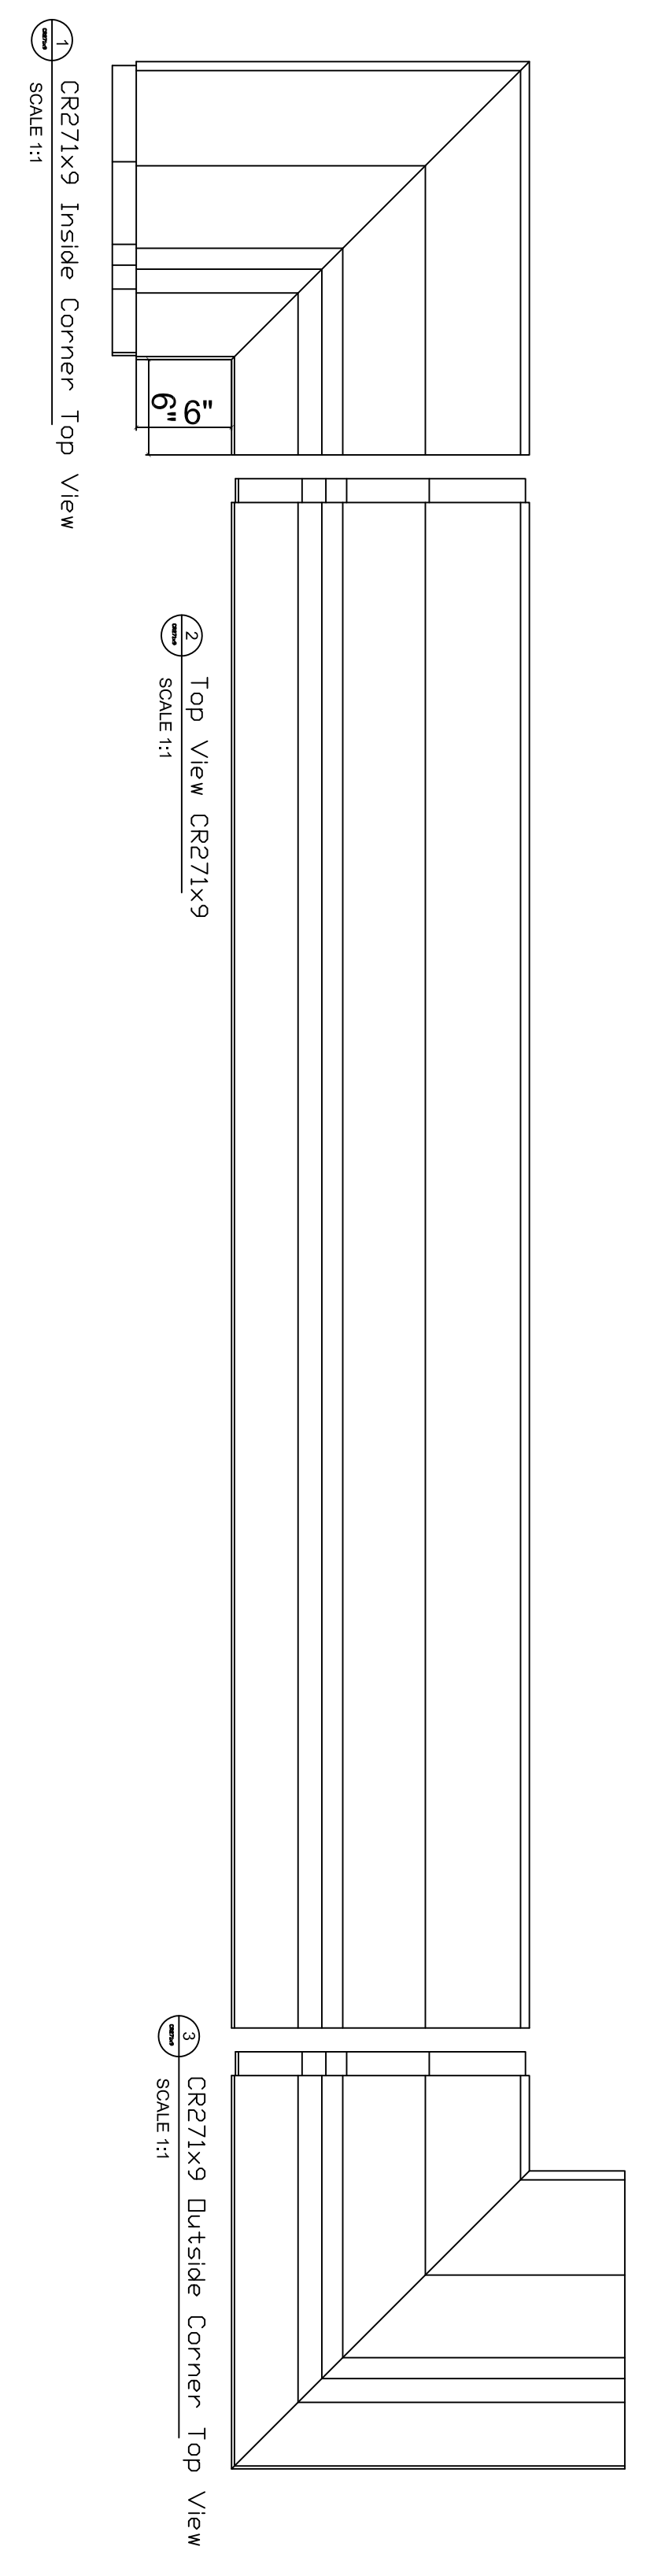

Fiberglass Cornice by: Royal Corinthian
Profile: CR271x8
3'-1 9/16" H x 1'-6 3/4" P x 96" L

Available in:

- Paint Grade (white gel coat finish)
- Pre-Finished (colored gel coat)
- Stone Finish (textured or smooth)
- Granite Finish (smooth granite look)

Manufactured by: Royal Corinthian
T. 888-265-8661
F. 888-344-2937
www.royalcorinthian.com
royalcor@royalcorinthian.com

This is a recommendation. Actual framing to be determined by Engineer.