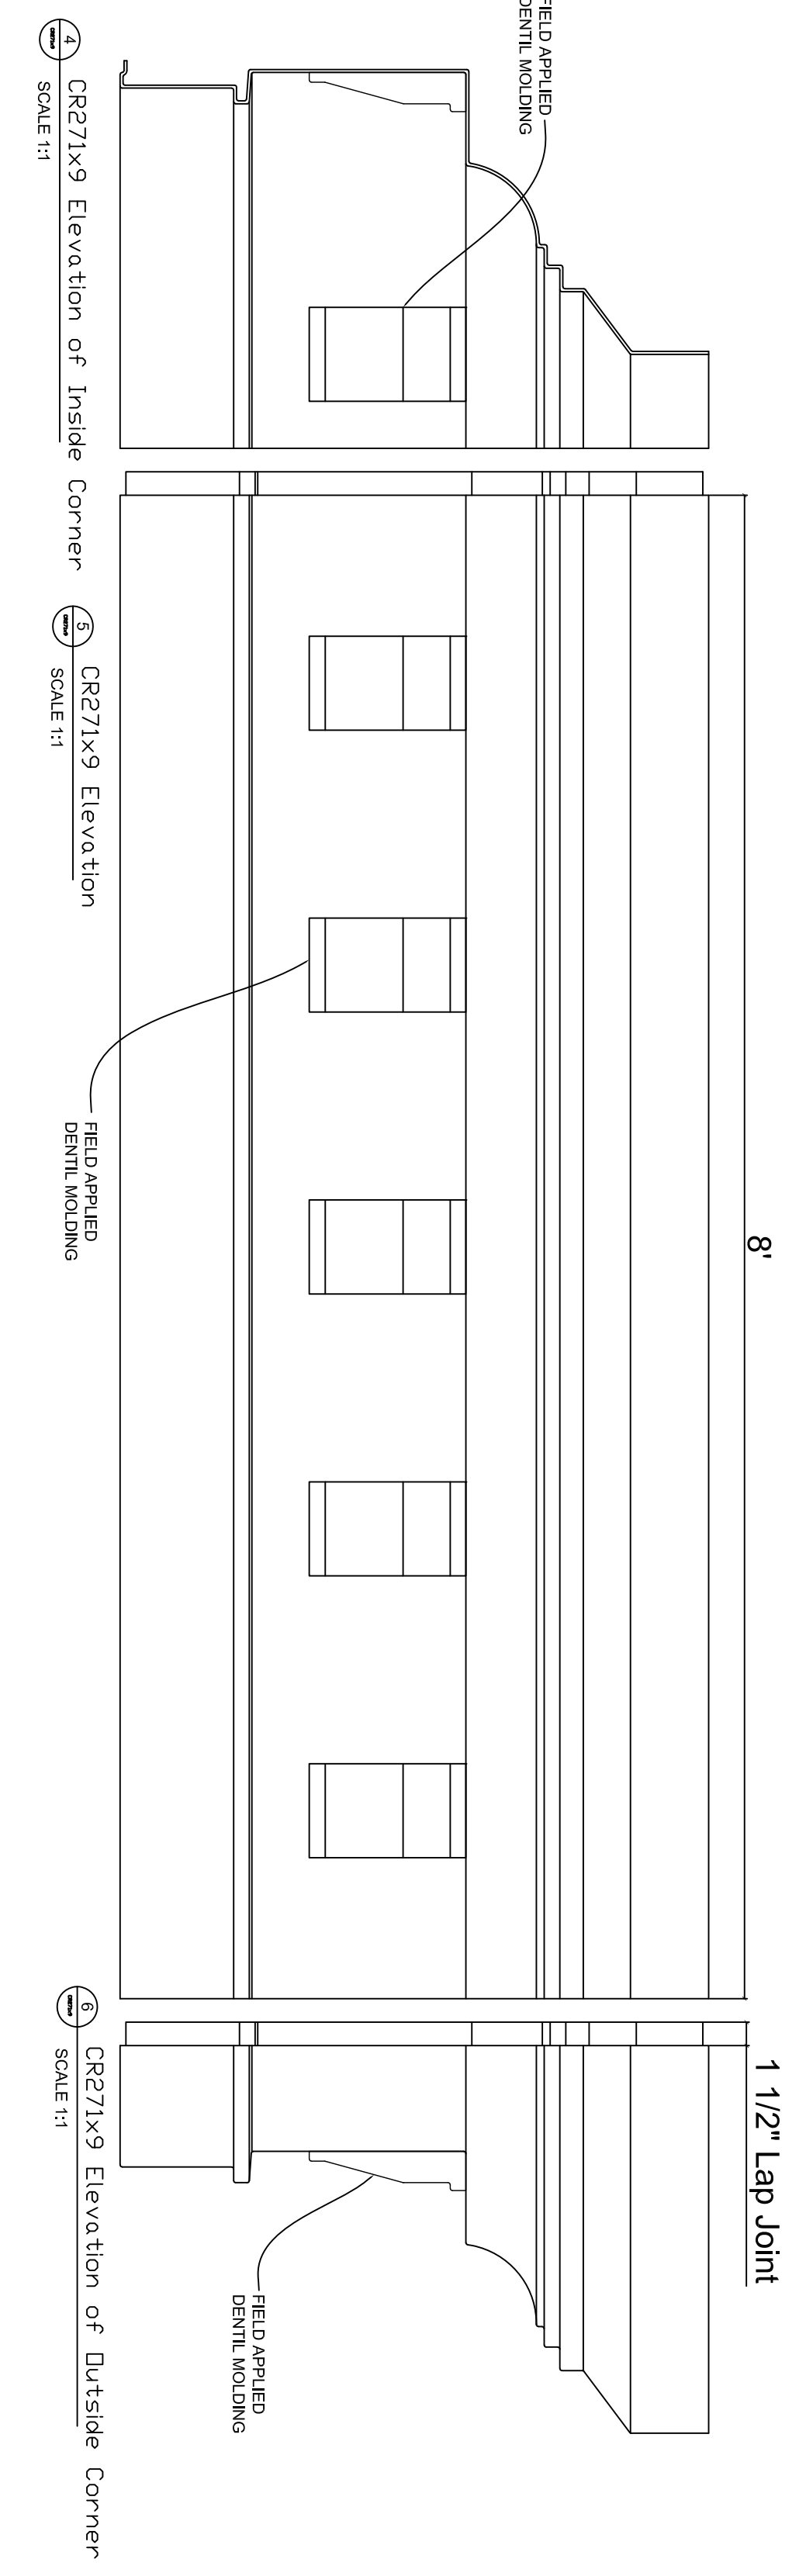

Fiberglass Cornice by: Royal Corinthian
Profile: CR271x8
3'-1 9/16" H x 1'-6 3/4" P x 96" L

Available in:

- Paint Grade (white gel coat finish)
- Pre-Finished (colored gel coat)
- Stone Finish (textured or smooth)
- Granite Finish (smooth granite look)

Manufactured by: Royal Corinthian
T. 888-265-8661
F. 888-344-2937
www.royalcorinthian.com
royalcor@royalcorinthian.com

This is a recommendation. Actual framing to be determined by Engineer.