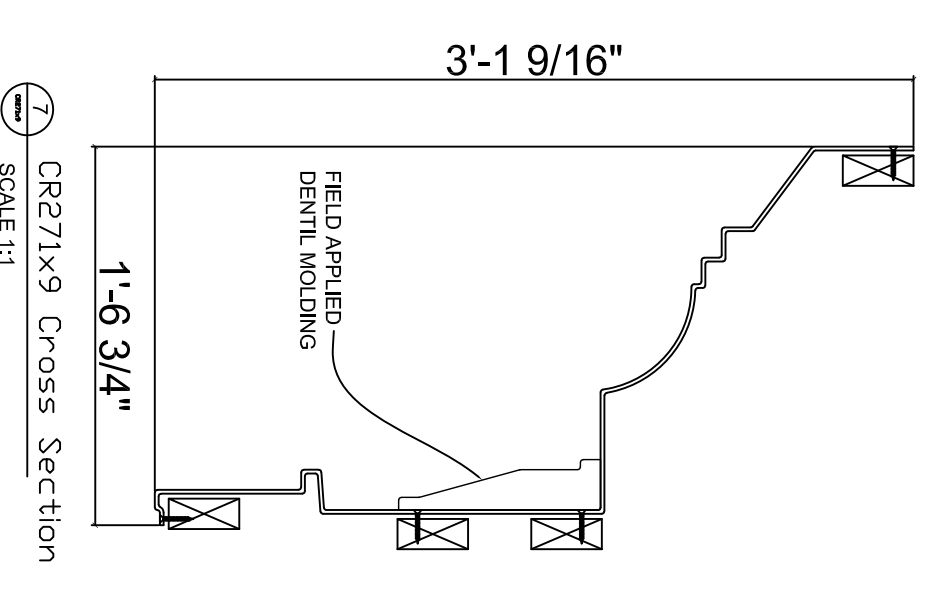

Fiberglass Cornice by: Royal Corinthian
Profile: CR271x8
3'-1 9/16" H x 1'-6 3/4" P x 96" L

Available in:

- Paint Grade (white gel coat finish)
- Pre-Finished (colored gel coat)
- Stone Finish (textured or smooth)
- Granite Finish (smooth granite look)

Manufactured by: Royal Corinthian
T. 888-265-8661
F. 888-344-2937
www.royalcorinthian.com
royalcor@royalcorinthian.com

This is a recommendation. Actual framing to be determined by Engineer.